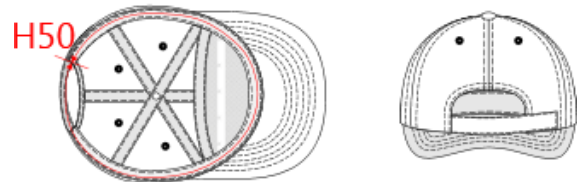

**REFERENCE :** KP013

**SIZES :** U

**COMPOSITION :**

Main fabric : Cotton twill - 155 100%cotton

Material 6 : Rubber quality As inner structure of the peak. 100% PP

**ARTICLE WEIGHT :**

58gr/pc

DESCRIPTION
<b>Français :</b> Bahia - Casquette 7 panneaux
<b>English :</b> Bahia - 7 panel cap
<b>Nederlands :</b> Bahia - Pet met 7 panelen
<b>Deutsch :</b> Bahia -7 panel kappe
<b>Español :</b> Bahia - Gorra 7 paneles
<b>Italiano :</b> Bahia - Cappellino 7 pannelli
<b>Português :</b> Bahia - Boné

MEASUREMENT						
Description	U					
<b>H50</b> Tour de tête / Head measurement	58					
<b>O57</b> Deep of the peak on baseball cap	7					
<b>H70</b> Height of front panel	9,50					

CARE LABEL				

PACKING	
Box	100 pcs / box U => L:40cm W:40cm H:30cm GW:9.00kg NW:7.00kg