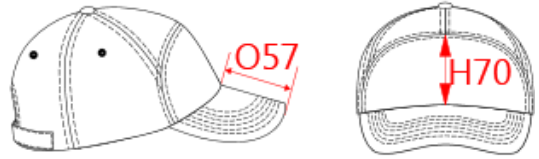

**REFERENCE :** KP013

**SIZES :** U

**COMPOSITION :**

Main fabric : Cotton twill - 155 100%cotton

Material 6 : Rubber quality As inner structure of the peak. 100% PP

**ARTICLE WEIGHT :**

58gr/pc

DESCRIPTION
<b>Français :</b> Bahia - Casquette 7 panneaux
<b>English :</b> Bahia - 7 panel cap
<b>Nederlands :</b> Bahia - Pet met 7 panelen
<b>Deutsch :</b> Bahia -7 panel kappe
<b>Español :</b> Bahia - Gorra 7 paneles
<b>Italiano :</b> Bahia - Cappellino 7 pannelli
<b>Português :</b> Bahia - Boné

MEASUREMENT						
Description	U					
<b>H50</b> Tour de tête / Head measurement	58					
<b>O57</b> Deep of the peak on baseball cap	7					
<b>H70</b> Height of front panel	9,50					

CARE LABEL				

PACKING	
Box	100 pcs / box U => L:40cm W:40cm H:30cm GW:9.00kg NW:7.00kg